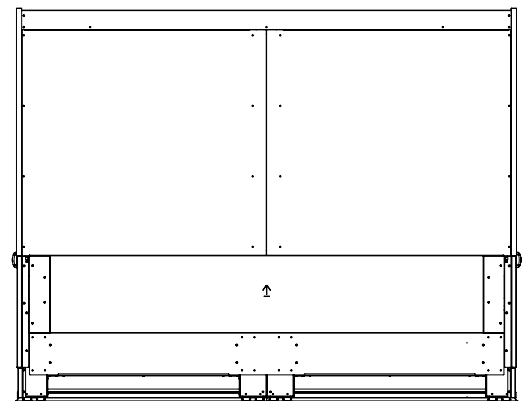

MODEL	DISPLAY AREA	LEVELS	ACCESS FRONT	ACCESS REAR	CHASSIS CONSTRUCTION	IP RATING
IN-VH24-A004	4.03 m ²	3 Shelves + Base	Open front	N/A	Stainless 304 and mild steel	IP 22

DIMENSIONS

MODEL	H x W x D mm (Uncrated)	MASS (Uncrated)
IN-VH24-A004	1900 x 2454 x 736	420 kg

Crated weights and dimensions vary. Please contact us for information on your shipment.

PLAN VIEW

FRONT ELEVATION

SECTION VIEW

REAR ELEVATION

More information including technical data and installation guidelines is available from the Product Manual published on our website.