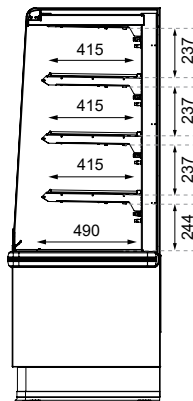

MODEL	DISPLAY AREA	LEVELS	ACCESS FRONT	ACCESS REAR	CHASSIS CONSTRUCTION	IP RATING
IN-VH24-A004	4.03 m ²	3 Shelves + Base	Open front	N/A	Stainless 304 and mild steel	IP 22

DIMENSIONS

MODEL	H x W x D mm (Uncrated)	MASS (Uncrated)
IN-VH24-A004	1900 x 2454 x 736	420 kg

Crated weights and dimensions vary. Please contact us for information on your shipment.

PLAN VIEW

FRONT ELEVATION

SECTION VIEW

REAR ELEVATION

More information including technical data and installation guidelines is available from the Product Manual published on our website.