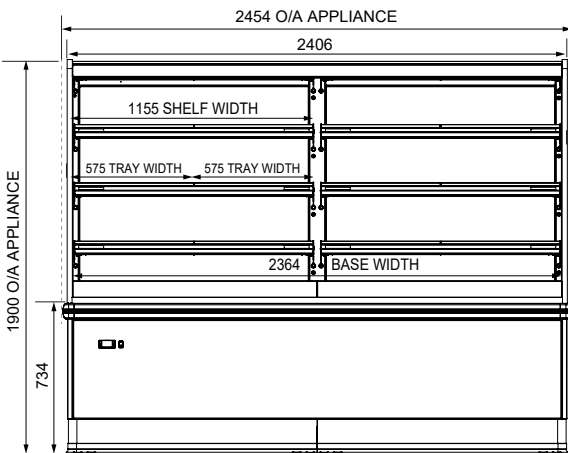

MODEL	DISPLAY AREA	LEVELS	ACCESS FRONT	ACCESS REAR	CHASSIS CONSTRUCTION	IP RATING
IN-VH24-A004	4.03 m ²	3 Shelves + Base	Open front	N/A	Stainless 304 and mild steel	IP 22

DIMENSIONS

MODEL	H x W x D mm (Uncrated)	MASS (Uncrated)
IN-VH24-A004	1900 x 2454 x 736	420 kg

Crated weights and dimensions vary. Please contact us for information on your shipment.

PLAN VIEW

FRONT ELEVATION

SECTION VIEW

REAR ELEVATION

More information including technical data and installation guidelines is available from the Product Manual published on our website.