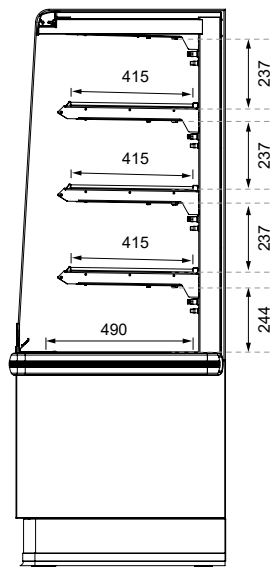

MODEL	DISPLAY AREA	LEVELS	ACCESS FRONT	ACCESS REAR	CHASSIS CONSTRUCTION	IP RATING
IN-VH12-A004	2.00 m ²	3 Shelves + Base	Open front	N/A	Stainless 304 and mild steel	IP 22

DIMENSIONS

MODEL	H x W x D mm (Uncrated)	MASS (Uncrated)
IN-VH12-A004	1900 x 1265 x 736	205 kg

Crated weights and dimensions vary. Please contact us for information on your shipment.

PLAN VIEW

FRONT ELEVATION

SECTION VIEW

REAR ELEVATION

More information including technical data and installation guidelines is available from the Product Manual published on our website.