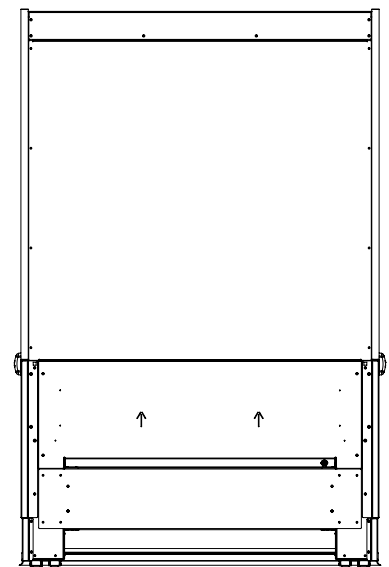

MODEL	DISPLAY AREA	LEVELS	ACCESS FRONT	ACCESS REAR	CHASSIS CONSTRUCTION	IP RATING
IN-VH12-A004	2.00 m ²	3 Shelves + Base	Open front	N/A	Stainless 304 and mild steel	IP 22

DIMENSIONS

MODEL	H x W x D mm (Uncrated)	MASS (Uncrated)
IN-VH12-A004	1900 x 1265 x 736	205 kg

Crated weights and dimensions vary. Please contact us for information on your shipment.

PLAN VIEW

FRONT ELEVATION

SECTION VIEW

REAR ELEVATION

More information including technical data and installation guidelines is available from the Product Manual published on our website.