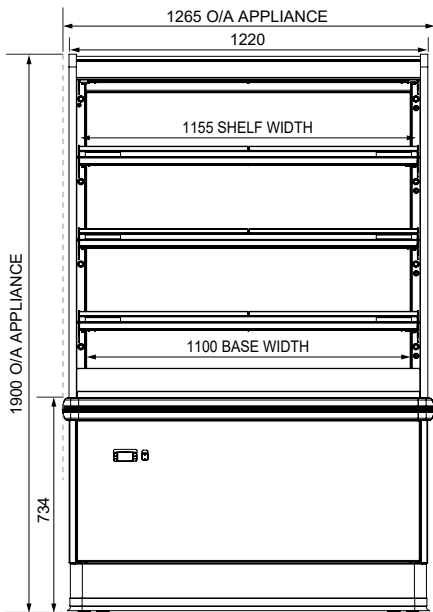

Open Front Heated Display

- Display area starts at 734 mm (height) for easier access to hot product
- Four full-width display levels: three fixed **IWave** quartz infrared shelves and heated base
- Each **IWave** shelf is brushed stainless steel and is fitted with ticket strip to front: 30mm (height), with caution decal applied. Each shelf is supplied with 2x 575mm width removable aluminium drip trays
- Pluggable 25,000 hour LED lighting system at 2758 lumens per metre in cabinet top and to each shelf

MODEL	DISPLAY AREA	LEVELS	ACCESS FRONT	ACCESS REAR	CHASSIS CONSTRUCTION	IP RATING
IN-VH12-A004	2.00 m ²	3 Shelves + Base	Open front	N/A	Stainless 304 and mild steel	IP 22

DIMENSIONS

MODEL	H x W x D mm (Uncrated)	MASS (Uncrated)
IN-VH12-A004	1900 x 1265 x 736	205 kg

Crated weights and dimensions vary. Please contact us for information on your shipment.

PLAN VIEW

FRONT ELEVATION

SECTION VIEW

REAR ELEVATION

More information including technical data and installation guidelines is available from the Product Manual published on our website.