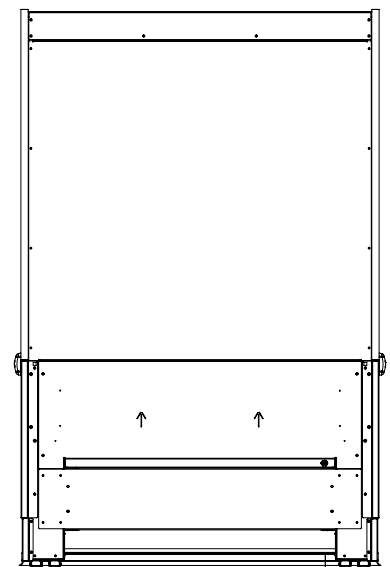

REAR ELEVATION

More information including technical data and installation guidelines is available from the Product Manual published on our website.

In line with our policy to continually develop, improve and support our products, Future Products Group Ltd reserves the right to change specifications and design without notice.

Have a question? Please email us at sales@fpgworld.com or visit www.fpgworld.com for full contact details for your region.

Worldwide contact details: