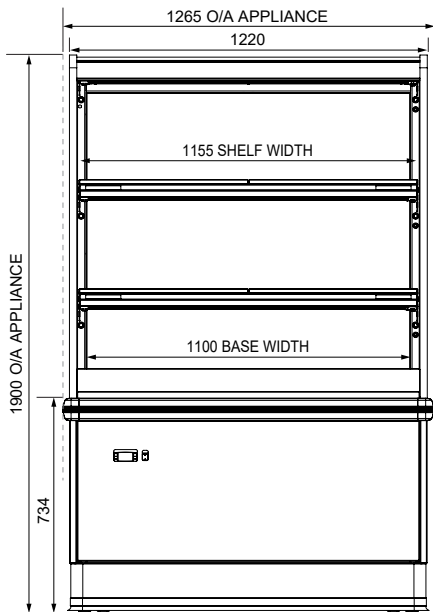

### Open Front Heated Display

- Display area starts at 734 mm (height) for easier access to hot product
- Three full-width display levels: two fixed **IWave** quartz infrared shelves and heated base
- Each **IWave** shelf is brushed stainless steel and is fitted with ticket strip to front: 30mm (height), with caution decal applied. Each shelf is supplied with 2x 575mm width removable aluminium drip trays
- Pluggable 25,000 hour LED lighting system at 2758 lumens per metre in cabinet top and to each shelf

### CAPACITY, ACCESS & CONSTRUCTION

MODEL	DISPLAY AREA	LEVELS	ACCESS FRONT	ACCESS REAR	CHASSIS CONSTRUCTION
IN-VH12-A003	1.5 m <sup>2</sup>	2 Shelves + Base	Open front	N/A	Stainless 304 and mild steel

### DIMENSIONS

MODEL	H x W x D mm (Uncrated)	MASS (Uncrated)
IN-VH12-A003	1900 x 1265 x 736	200 kg

Crated weights and dimensions vary. Please contact us for information on your shipment.

PLAN VIEW

FRONT ELEVATION