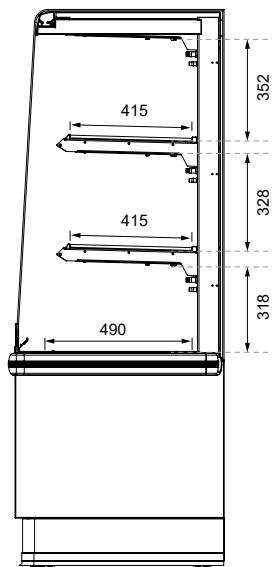

### CAPACITY, ACCESS & CONSTRUCTION

MODEL	DISPLAY AREA	LEVELS	ACCESS FRONT	ACCESS REAR	CHASSIS CONSTRUCTION
IN-VH12-A003	1.5 m <sup>2</sup>	2 Shelves + Base	Open front	N/A	Stainless 304 and mild steel

### DIMENSIONS

MODEL	H x W x D mm (Uncrated)	MASS (Uncrated)
IN-VH12-A003	1900 x 1265 x 736	200 kg

Crated weights and dimensions vary. Please contact us for information on your shipment.

PLAN VIEW

FRONT ELEVATION