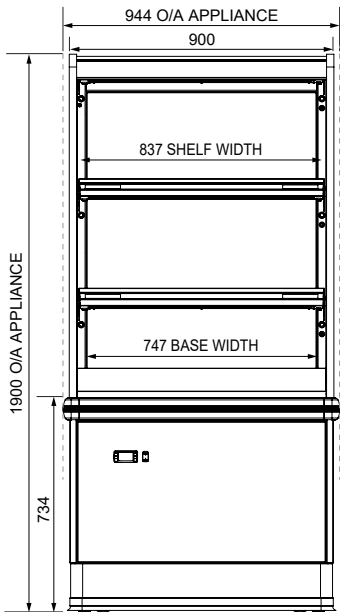

### Open Front Heated Display

- Display area starts at 734 mm (height) for easier access to hot product
- Three full-width display levels: two fixed **IWave** quartz infrared shelves and heated base
- Each **IWave** shelf is brushed stainless steel and is fitted with ticket strip to front: 30mm (height), with caution decal applied. Each shelf is supplied with 1x 837mm width removable aluminium drip tray
- Pluggable 25,000 hour LED lighting system at 2758 lumens per metre in cabinet top and to each shelf

### CAPACITY, ACCESS & CONSTRUCTION

MODEL	DISPLAY AREA	LEVELS	ACCESS FRONT	ACCESS REAR	CHASSIS CONSTRUCTION
IN-VH09-A003	1.0 m <sup>2</sup>	2 Shelves + Base	Open front	N/A	Stainless 304 and mild steel

### DIMENSIONS

MODEL	H x W x D mm (Uncrated)	MASS (Uncrated)
IN-VH09-A003	1900 x 944 x 736	165 kg

Crated weights and dimensions vary. Please contact us for information on your shipment.

PLAN VIEW

FRONT ELEVATION