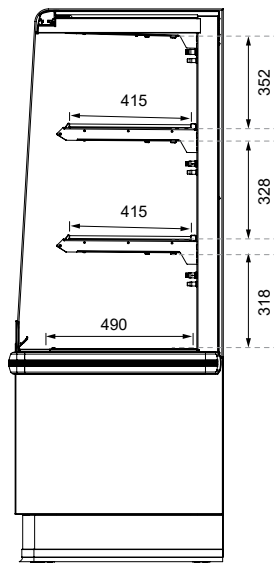

### CAPACITY, ACCESS & CONSTRUCTION

MODEL	DISPLAY AREA	LEVELS	ACCESS FRONT	ACCESS REAR	CHASSIS CONSTRUCTION
IN-VH09-A003	1.0 m <sup>2</sup>	2 Shelves + Base	Open front	N/A	Stainless 304 and mild steel

### DIMENSIONS

MODEL	H x W x D mm (Uncrated)	MASS (Uncrated)
IN-VH09-A003	1900 x 944 x 736	165 kg

Crated weights and dimensions vary. Please contact us for information on your shipment.

PLAN VIEW

FRONT ELEVATION