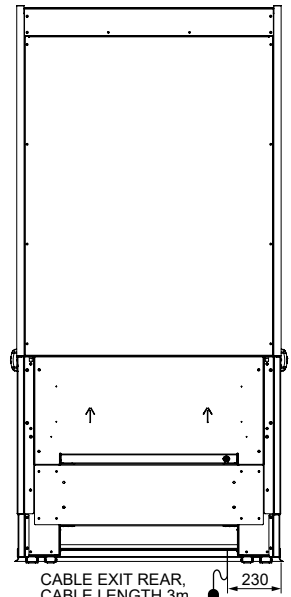

REAR ELEVATION

More information including technical data and installation guidelines is available from the Product Manual published on our website.

In line with our policy to continually develop, improve and support our products, Future Products Group Ltd reserves the right to change specifications and design without notice.

Have a question? Please email us at sales@fpgworld.com or visit www.fpgworld.com for full contact details for your region.

Worldwide contact details: