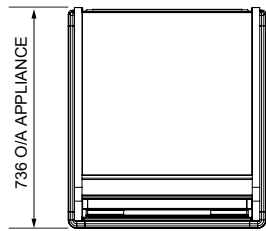

### DIMENSIONS

MODEL	H x W x D mm (Uncrated)	MASS (Uncrated)
IN-VH06-A004	1900 x 660 x 736	135 kg

Crated weights and dimensions vary. Please contact us for information on your shipment.

PLAN VIEW

FRONT ELEVATION