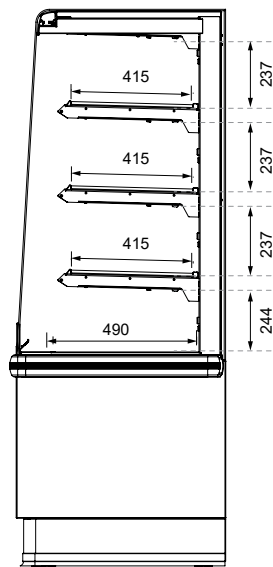

### CAPACITY, ACCESS & CONSTRUCTION

MODEL	DISPLAY AREA	LEVELS	ACCESS FRONT	ACCESS REAR	CHASSIS CONSTRUCTION
IN-VH06-A004	0.95 m <sup>2</sup>	3 Shelves + Base	Open front	N/A	Stainless 304 and mild steel

### DIMENSIONS

MODEL	H x W x D mm (Uncrated)	MASS (Uncrated)
IN-VH06-A004	1900 x 660 x 736	135 kg

Crated weights and dimensions vary. Please contact us for information on your shipment.

PLAN VIEW

FRONT ELEVATION

SECTION VIEW

CABLE EXIT REAR, CABLE LENGTH 3m

REAR ELEVATION

More information including technical data and installation guidelines is available from the Product Manual published on our website.

In line with our policy to continually develop, improve and support our products, Future Products Group Ltd reserves the right to change specifications and design without notice.