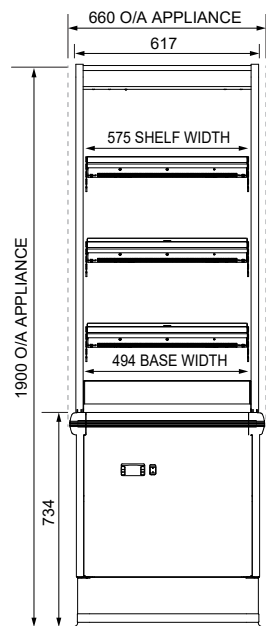

### Open Front Heated Display

- Display area starts at 734 mm (height) for easier access to hot product
- Four full-width display levels: three fixed **IWave** quartz infrared shelves and heated base
- Each **IWave** shelf is brushed stainless steel and is fitted with ticket strip to front: 30mm (height), with caution decal applied. Each shelf is supplied with 1x 575mm width removable aluminium drip tray
- Pluggable 25,000 hour LED lighting system at 2758 lumens per metre in cabinet top and to each shelf

### CAPACITY, ACCESS & CONSTRUCTION

MODEL	DISPLAY AREA	LEVELS	ACCESS FRONT	ACCESS REAR	CHASSIS CONSTRUCTION
IN-VH06-A004	0.95 m <sup>2</sup>	3 Shelves + Base	Open front	N/A	Stainless 304 and mild steel

### DIMENSIONS

MODEL	H x W x D mm (Uncrated)	MASS (Uncrated)
IN-VH06-A004	1900 x 660 x 736	135 kg

Crated weights and dimensions vary. Please contact us for information on your shipment.

PLAN VIEW

FRONT ELEVATION