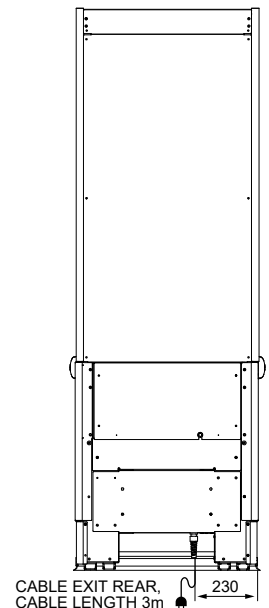

### CAPACITY, ACCESS & CONSTRUCTION

MODEL	DISPLAY AREA	LEVELS	ACCESS FRONT	ACCESS REAR	CHASSIS CONSTRUCTION
IN-VH06-A004	0.95 m <sup>2</sup>	3 Shelves + Base	Open front	N/A	Stainless 304 and mild steel

### DIMENSIONS

MODEL	H x W x D mm (Uncrated)	MASS (Uncrated)
IN-VH06-A004	1900 x 660 x 736	135 kg

Crated weights and dimensions vary. Please contact us for information on your shipment.

PLAN VIEW

FRONT ELEVATION

SECTION VIEW

CABLE EXIT REAR, CABLE LENGTH 3m

REAR ELEVATION

More information including technical data and installation guidelines is available from the Product Manual published on our website.

In line with our policy to continually develop, improve and support our products, Future Products Group Ltd reserves the right to change specifications and design without notice.