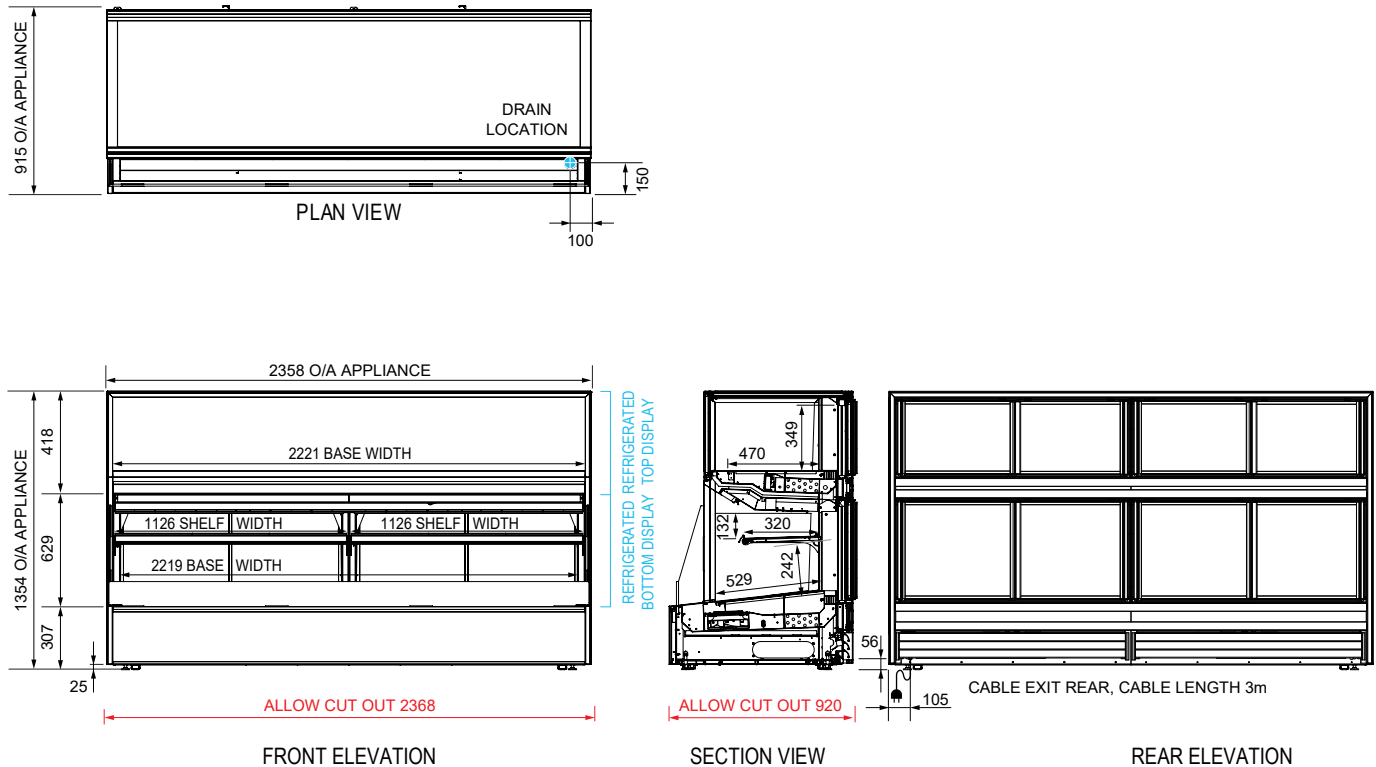

### CAPACITY, ACCESS & CONSTRUCTION

	DISPLAY AREA	LEVELS	ACCESS FRONT	ACCESS REAR	REAR DOORS	CHASSIS CONSTRUCTION
TOP DISPLAY	1.03 m <sup>2</sup>	Base only	Tilt front	Dual Action doors	4	Stainless 304 and mild steel
BOTTOM DISPLAY	1.90 m <sup>2</sup>	1 Shelf + Base	Open front	Dual Action doors	4	

### DIMENSIONS

MODEL	H x W x D mm (Uncrated)	MASS (Uncrated)
I-GG-RR-24-13-R003	1354 x 2358 x 915	- kg

Crated weights and dimensions vary. Please contact us for information on your shipment.

#### Installation note:

Designed to be installed as a stand alone unit. Model cutout dimensions: I-GG-RR-24-13 models require 2368 x 920mm benchtop cutout. Joinery height 407mm (see product manual for installation guide).